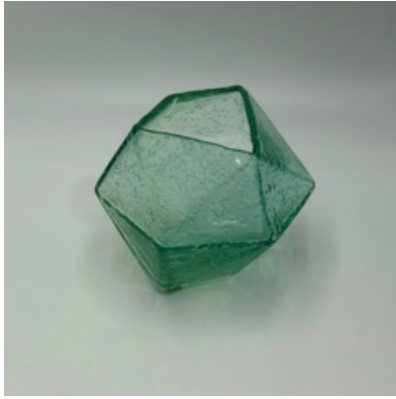

SQUARE VASES

DIMENSIONS: 20" x 6", 14" x 4", 13" x 3", 6" x 3"

QUANTITY: 1, 1, 18, 1

HOURGLASS HURRICANE

DIMENSIONS: 58.5" x 11"

QUANTITY: 1

TWISTED HURRICANE

DIMENSIONS: 7.5" x 4.5"

QUANTITY: 5

SILVER CUBE VASE

DIMENSIONS: 4" x 4"

QUANTITY: 7

VESSELS

HURRICANES & VASES

GEO SEAFOAM GLASS VASE

DIMENSIONS: 6" x 6"

QUANTITY: 8

GLASS CUBES MEDIUM & SMALL

DIMENSIONS: 5" x 5", 4" x 4"

QUANTITY: 42, 15 (RESPECTIVELY)

GOLD CUBE VASE

DIMENSIONS: 5" x 5"

QUANTITY: 9

GOLD MERCURY SQUARE VASE